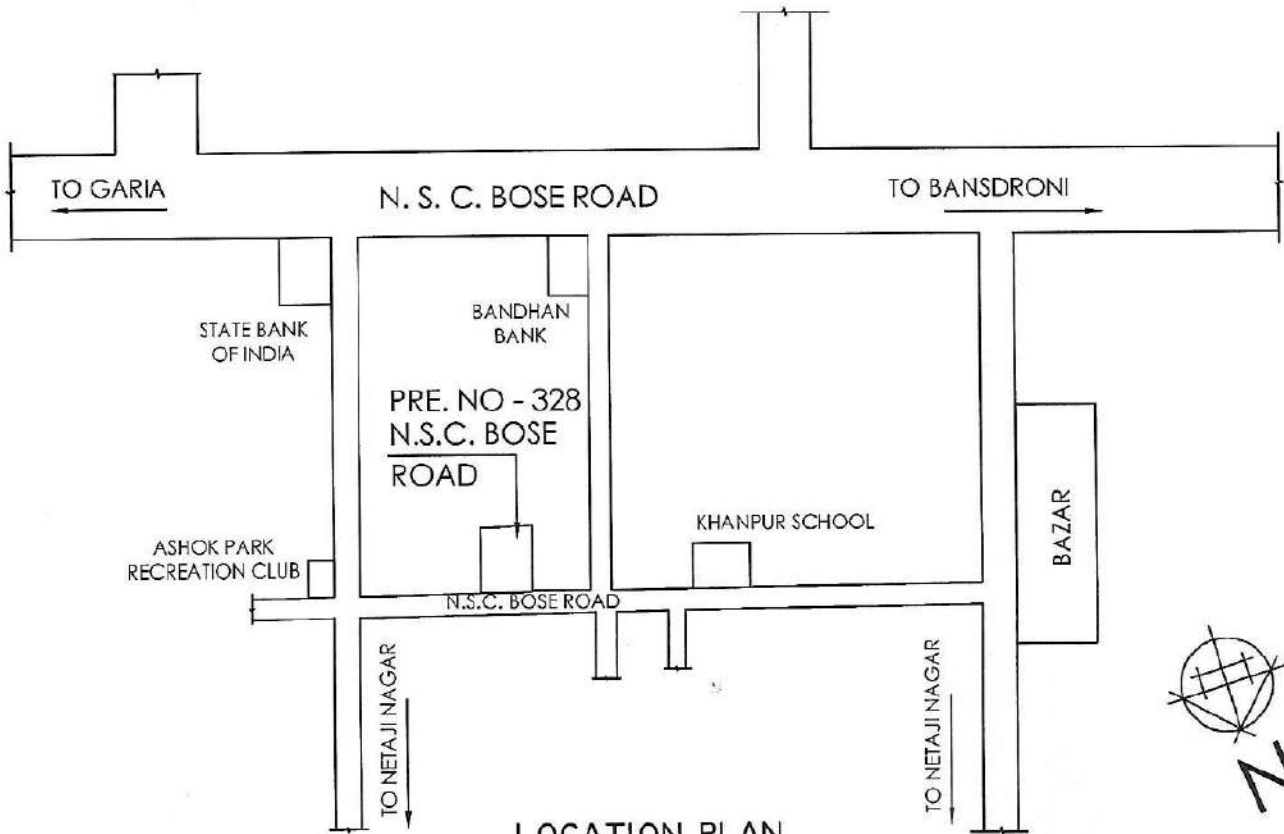

**LOCATION MAP OF THE PROJECT URBAN MOON LIGHT PREMISES NO-2711 NAYABAD
, WARD NO-109, MOUZA-NAYABAD, JL-25, PS-PANCHASAYAR, PO-
JADAVPUR, KOLKATA-700099**

Latitude 22° 27' 59" N
Longitude 88° 22' 33.04" E

LOCATION PLAN
SCALE-1:4000

Kush Kundu
KUSH KUNDU (D.C.E)
L.B.S. of K.M.C